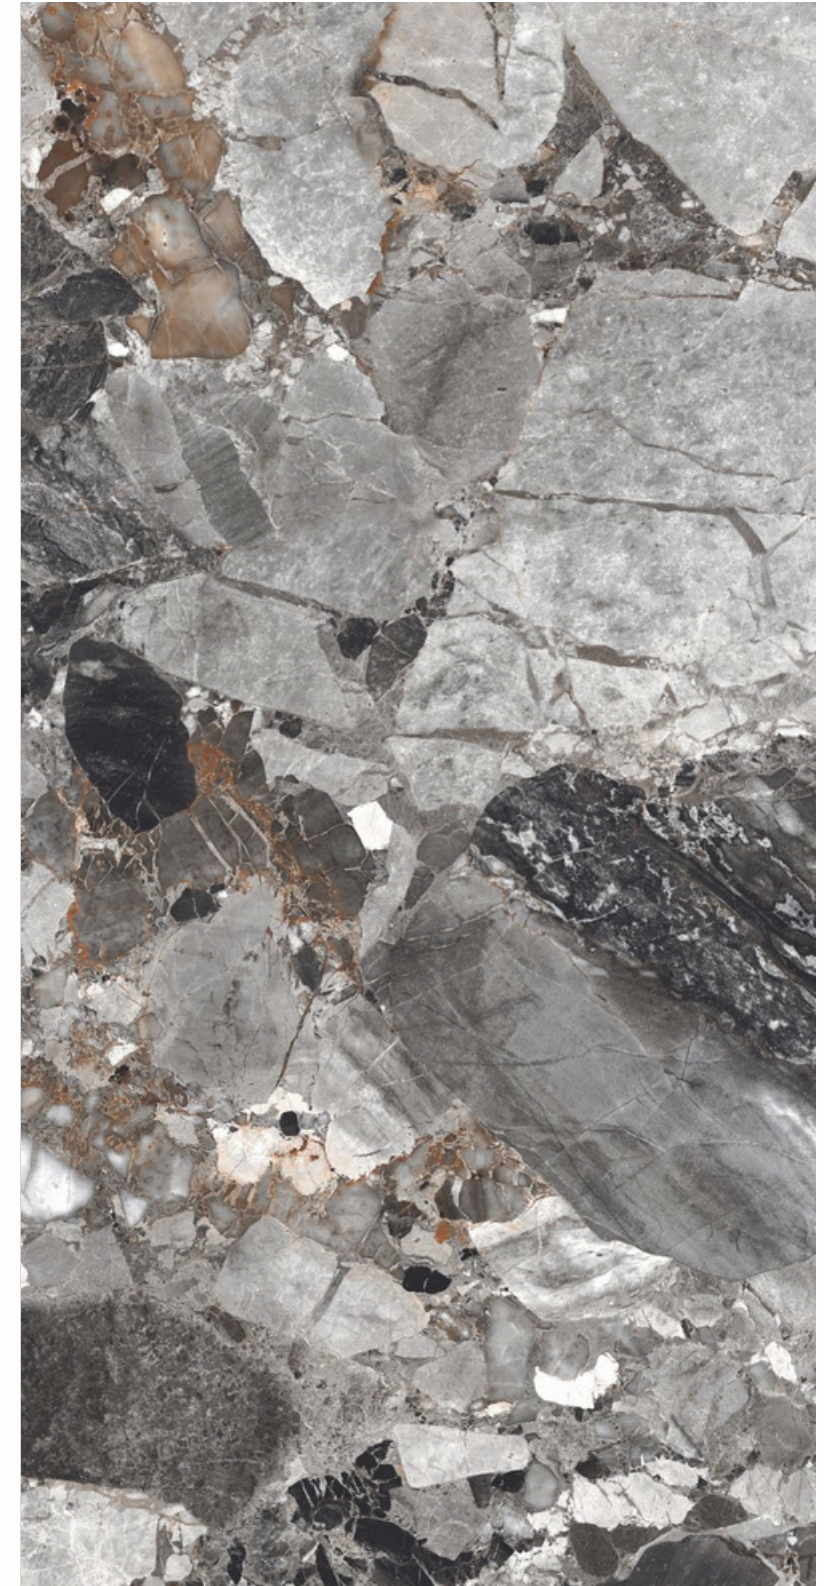

ELGIN DARK

HIGH GLOSS FINISH
8 RANDOM FACE

600x
1200mm

8mm Thickness