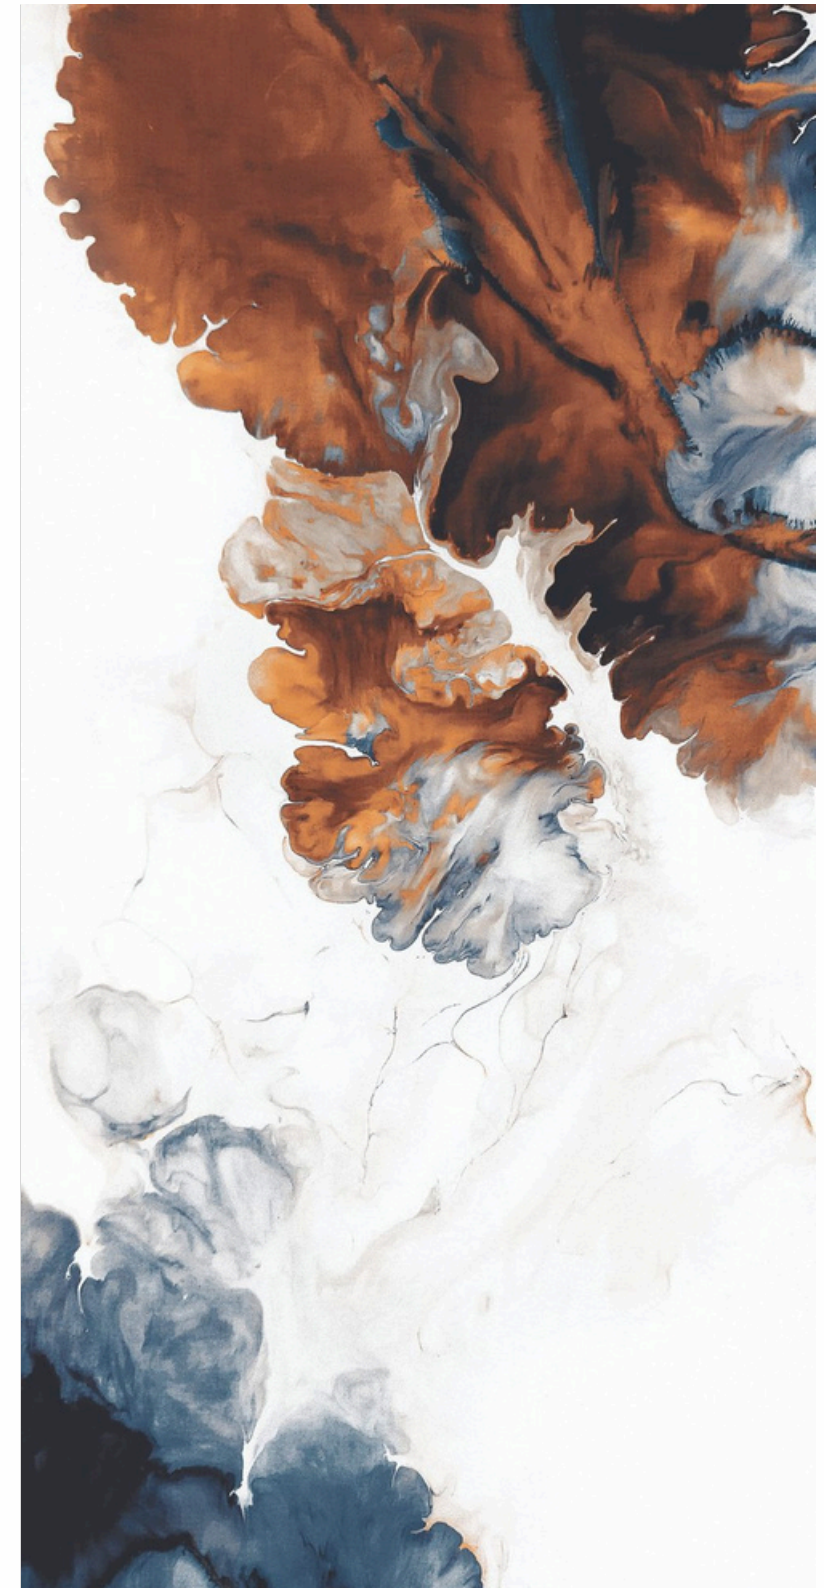

# ABSTRACT FLOWER

**HIGH GLOSS FINISH**  
3 RANDOM FACE

**600x**  
**1200mm**

8mm Thickness

**ABSTRACT  
FLOWER**

**600x | 8mm  
1200mm Thickness**