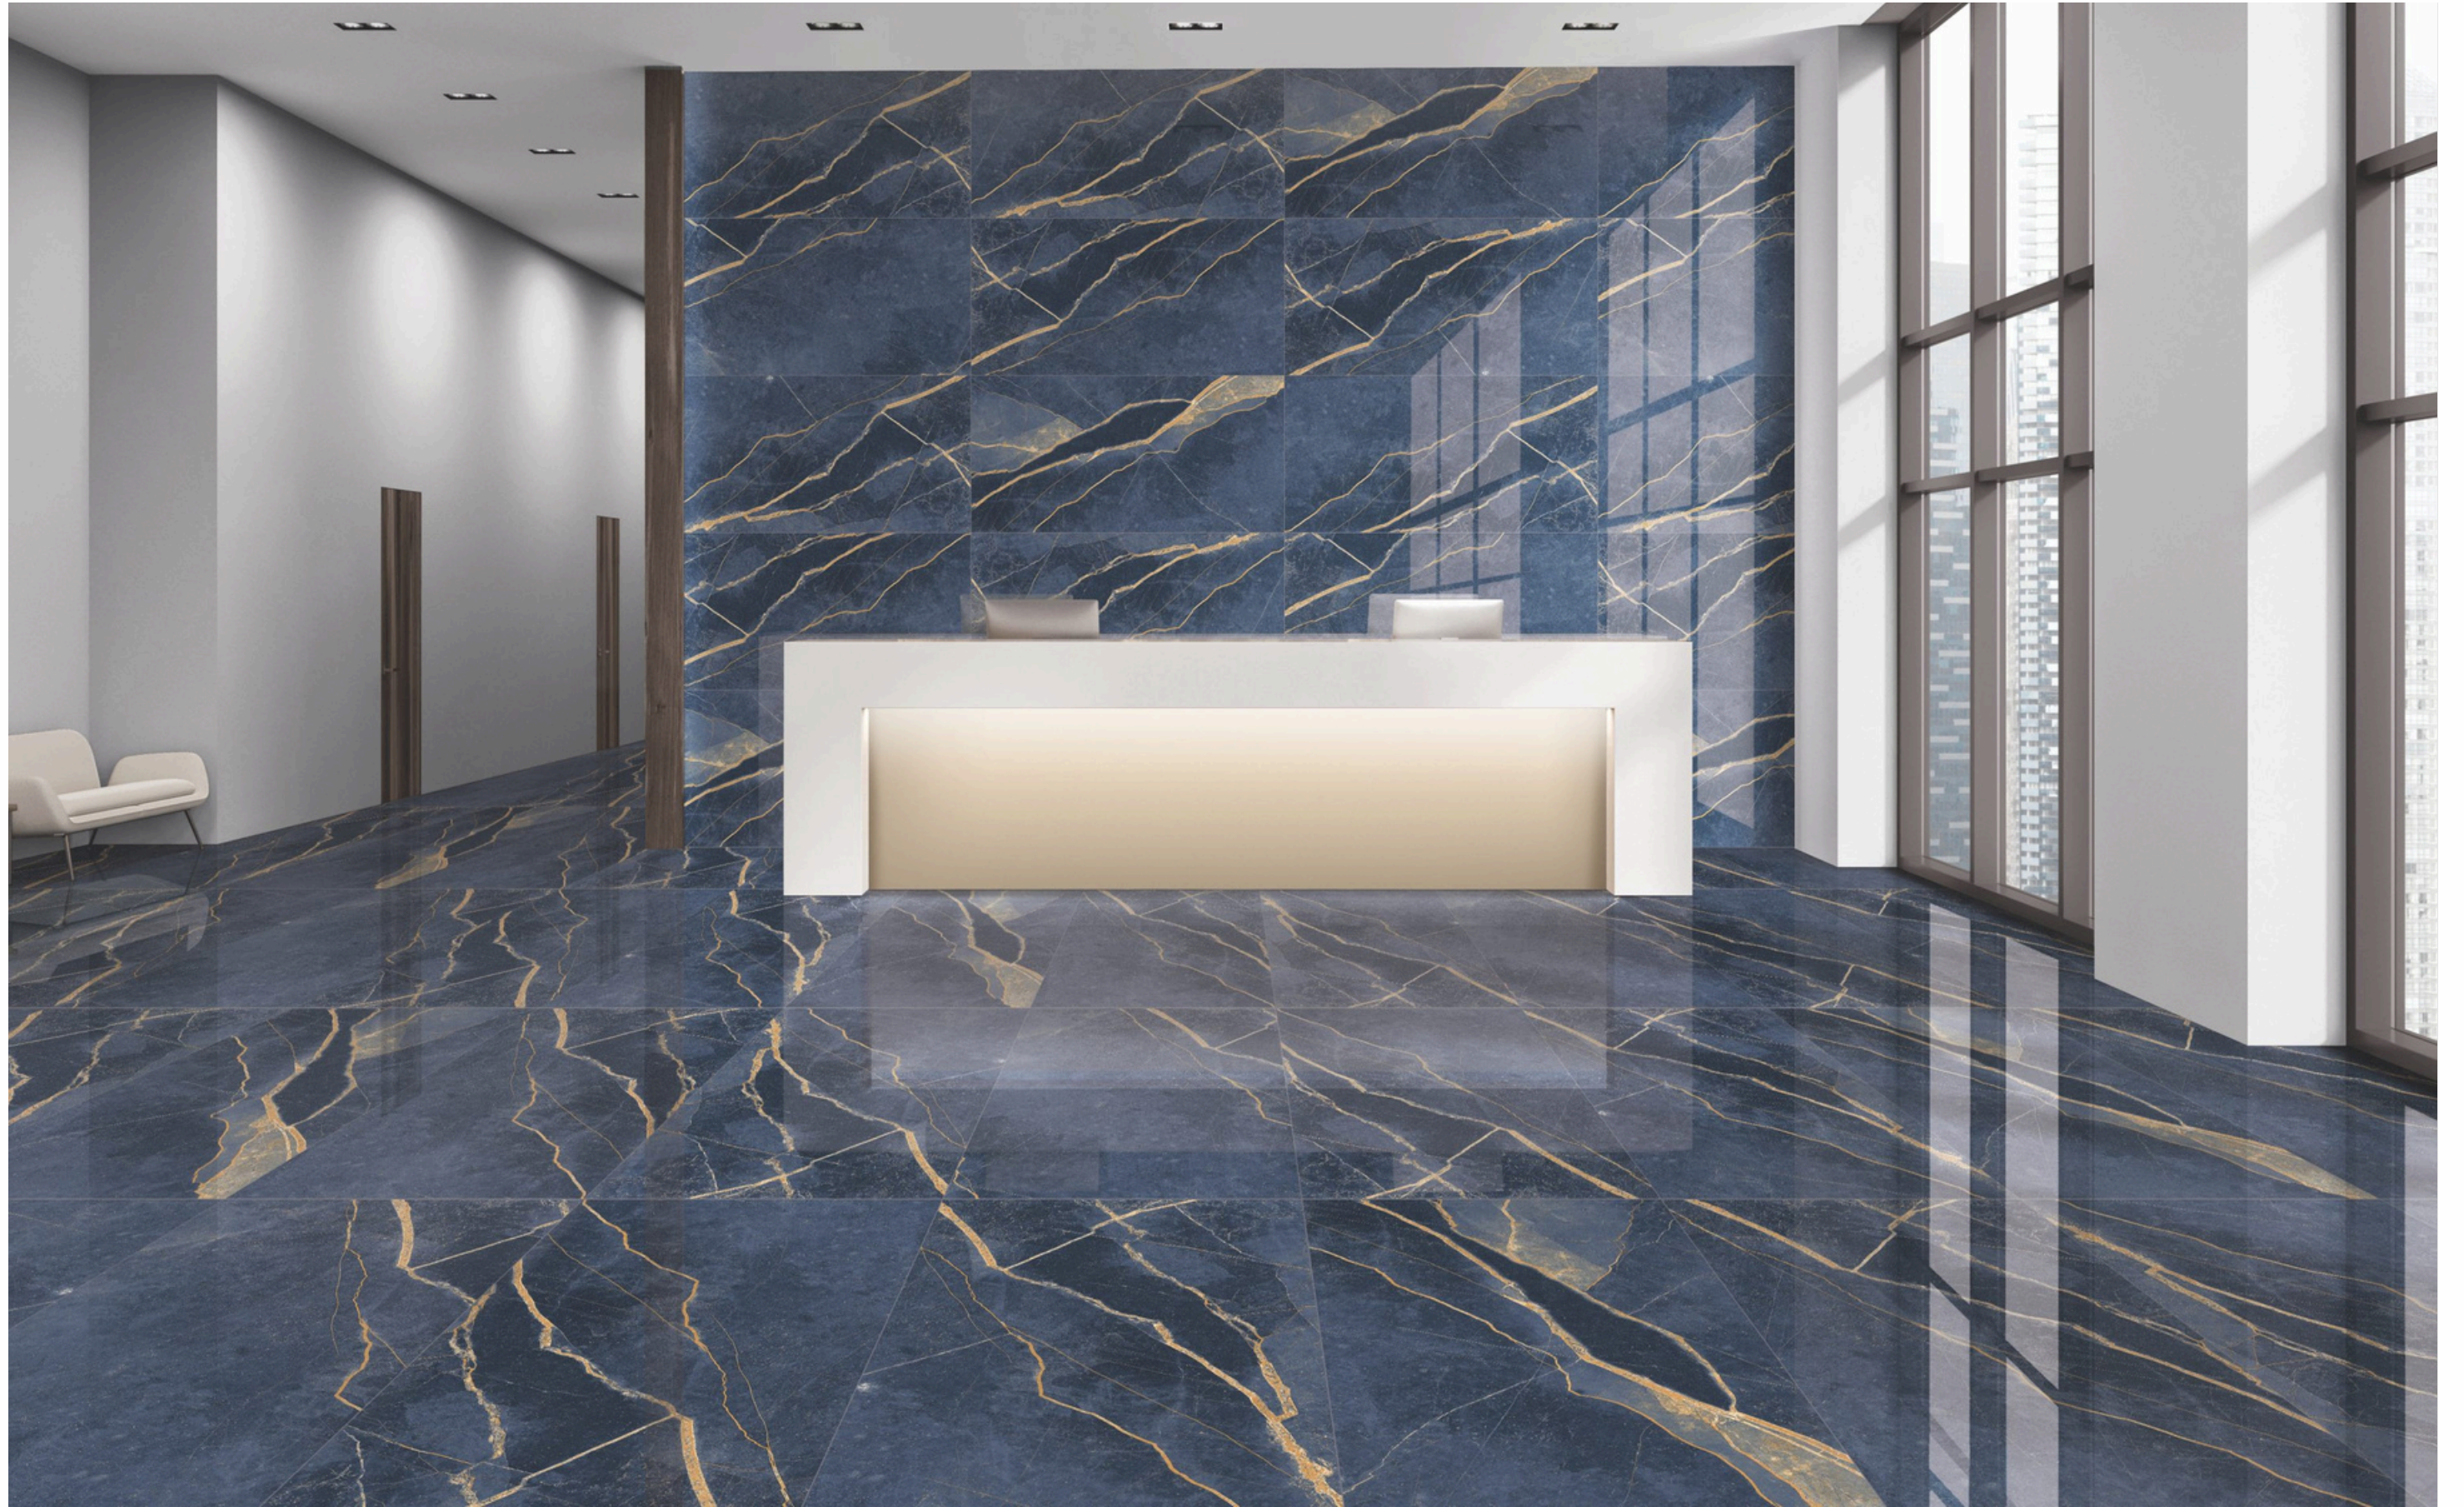

# LEXA BLUE

**HIGH GLOSS FINISH**  
4 RANDOM FACE

**600x**  
**1200mm**  
8mm Thickness

**LEXA  
BLUE**

**600x | 8mm  
1200mm Thickness**