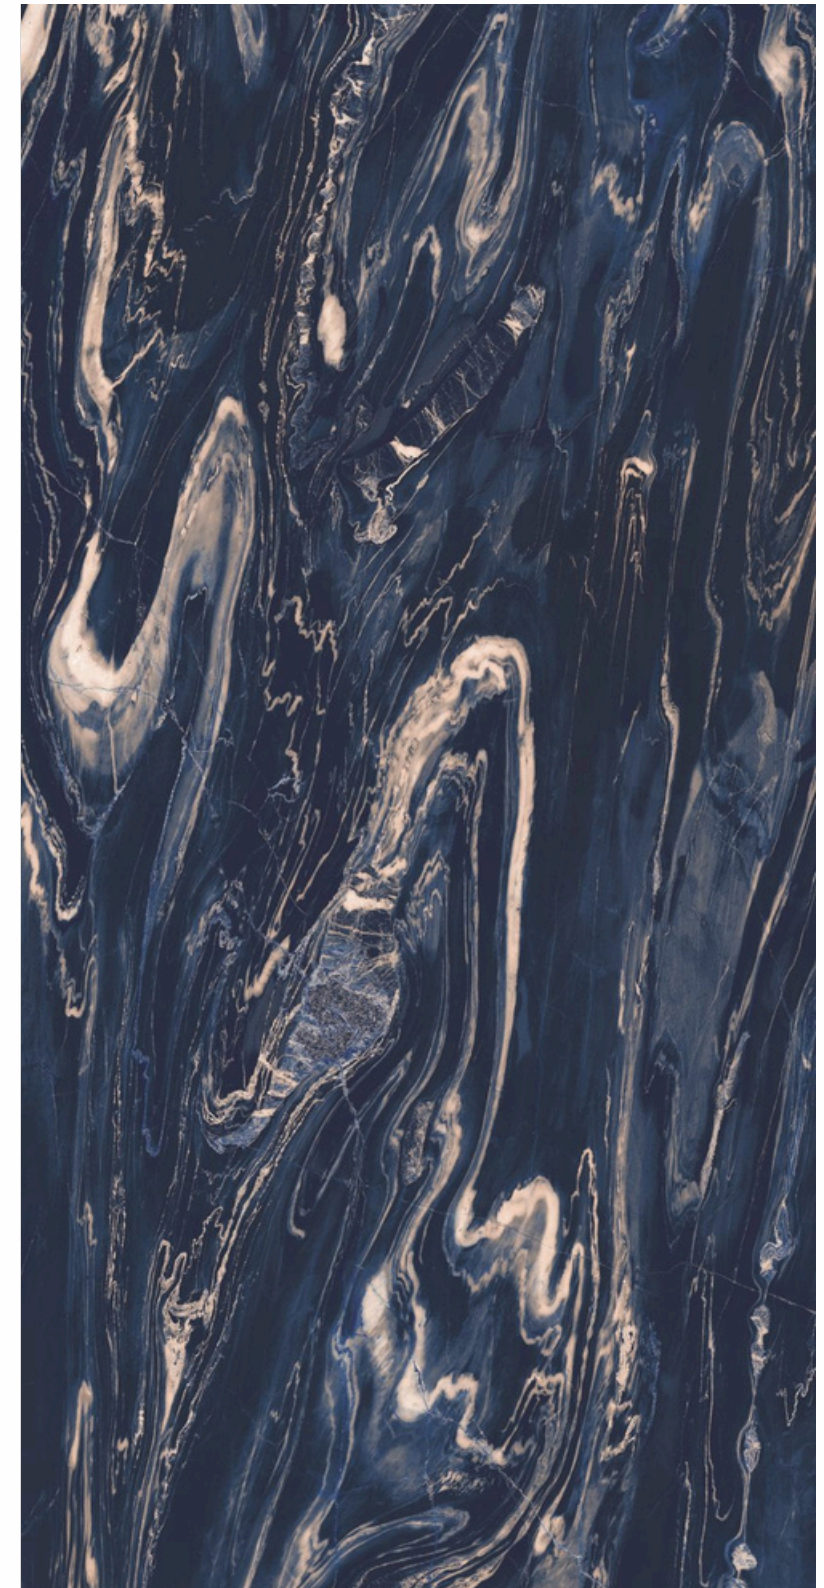

BRAZILIAN BLUE

HIGH GLOSS FINISH
8 RANDOM FACE

600x
1200mm

8mm Thickness