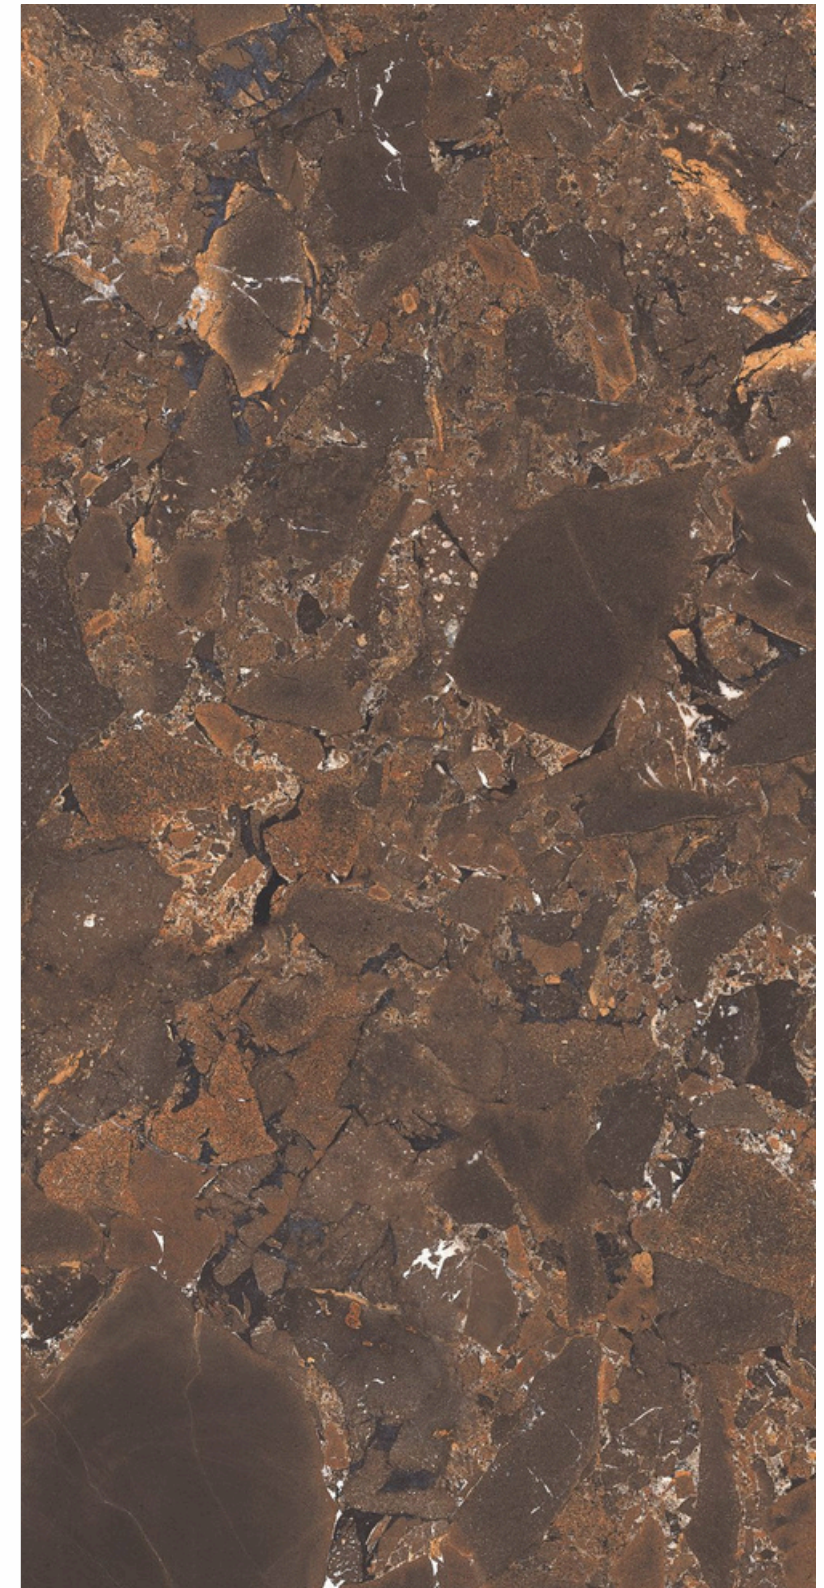

# TWILIGHT STONE BROWN

**HIGH GLOSS FINISH**  
6 RANDOM FACE

**600x**  
**1200mm**

8mm Thickness

**TWILIGHT  
STONE BROWN**

**600x | 8mm  
1200mm Thickness**