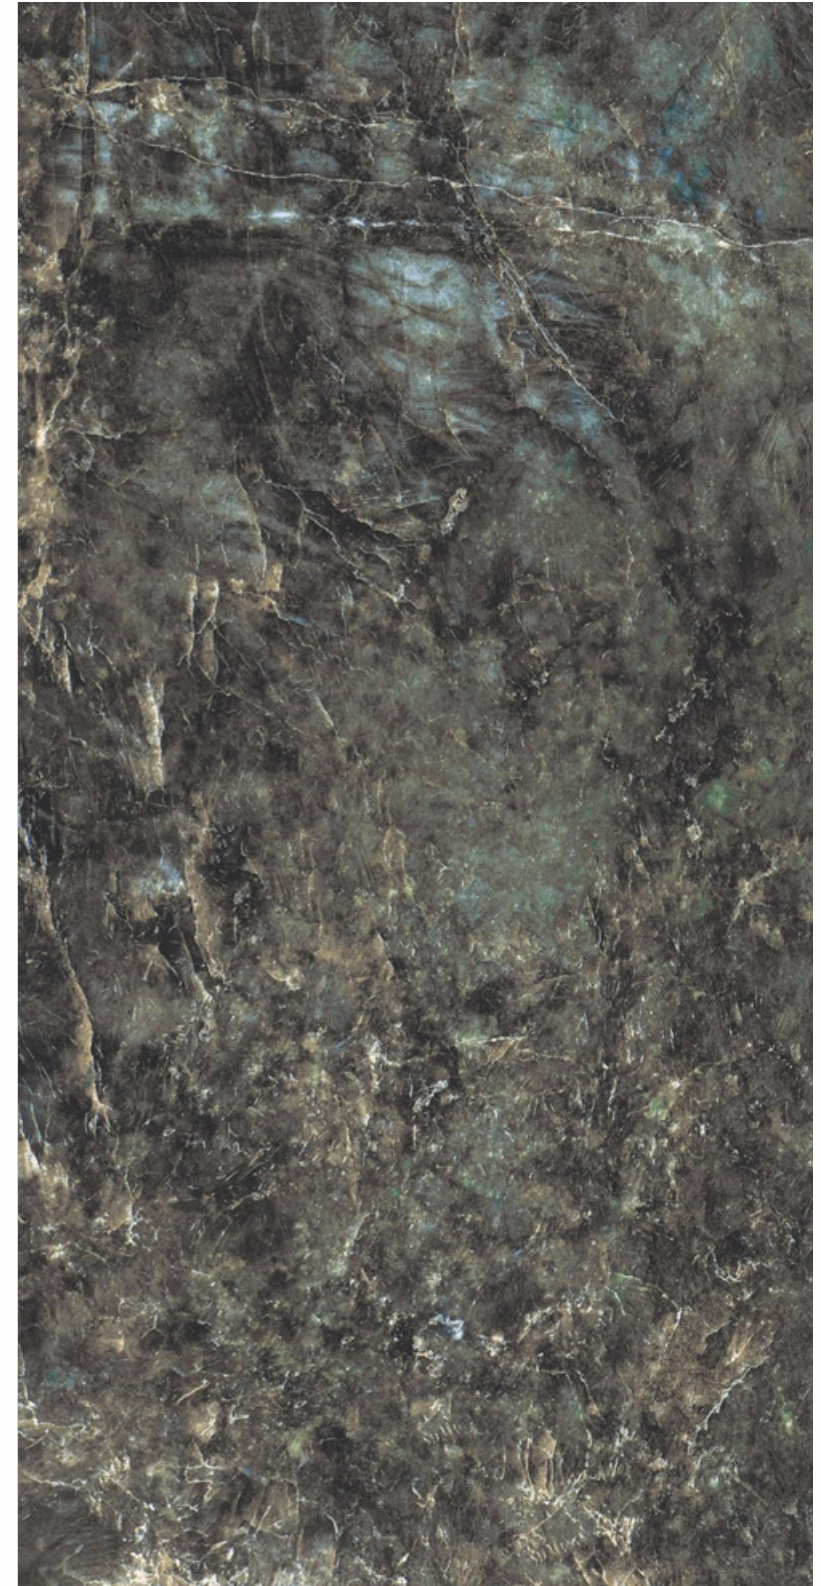

ALMOND GREEN

HIGH GLOSS FINISH
3 RANDOM FACE

600x
1200mm

8mm Thickness