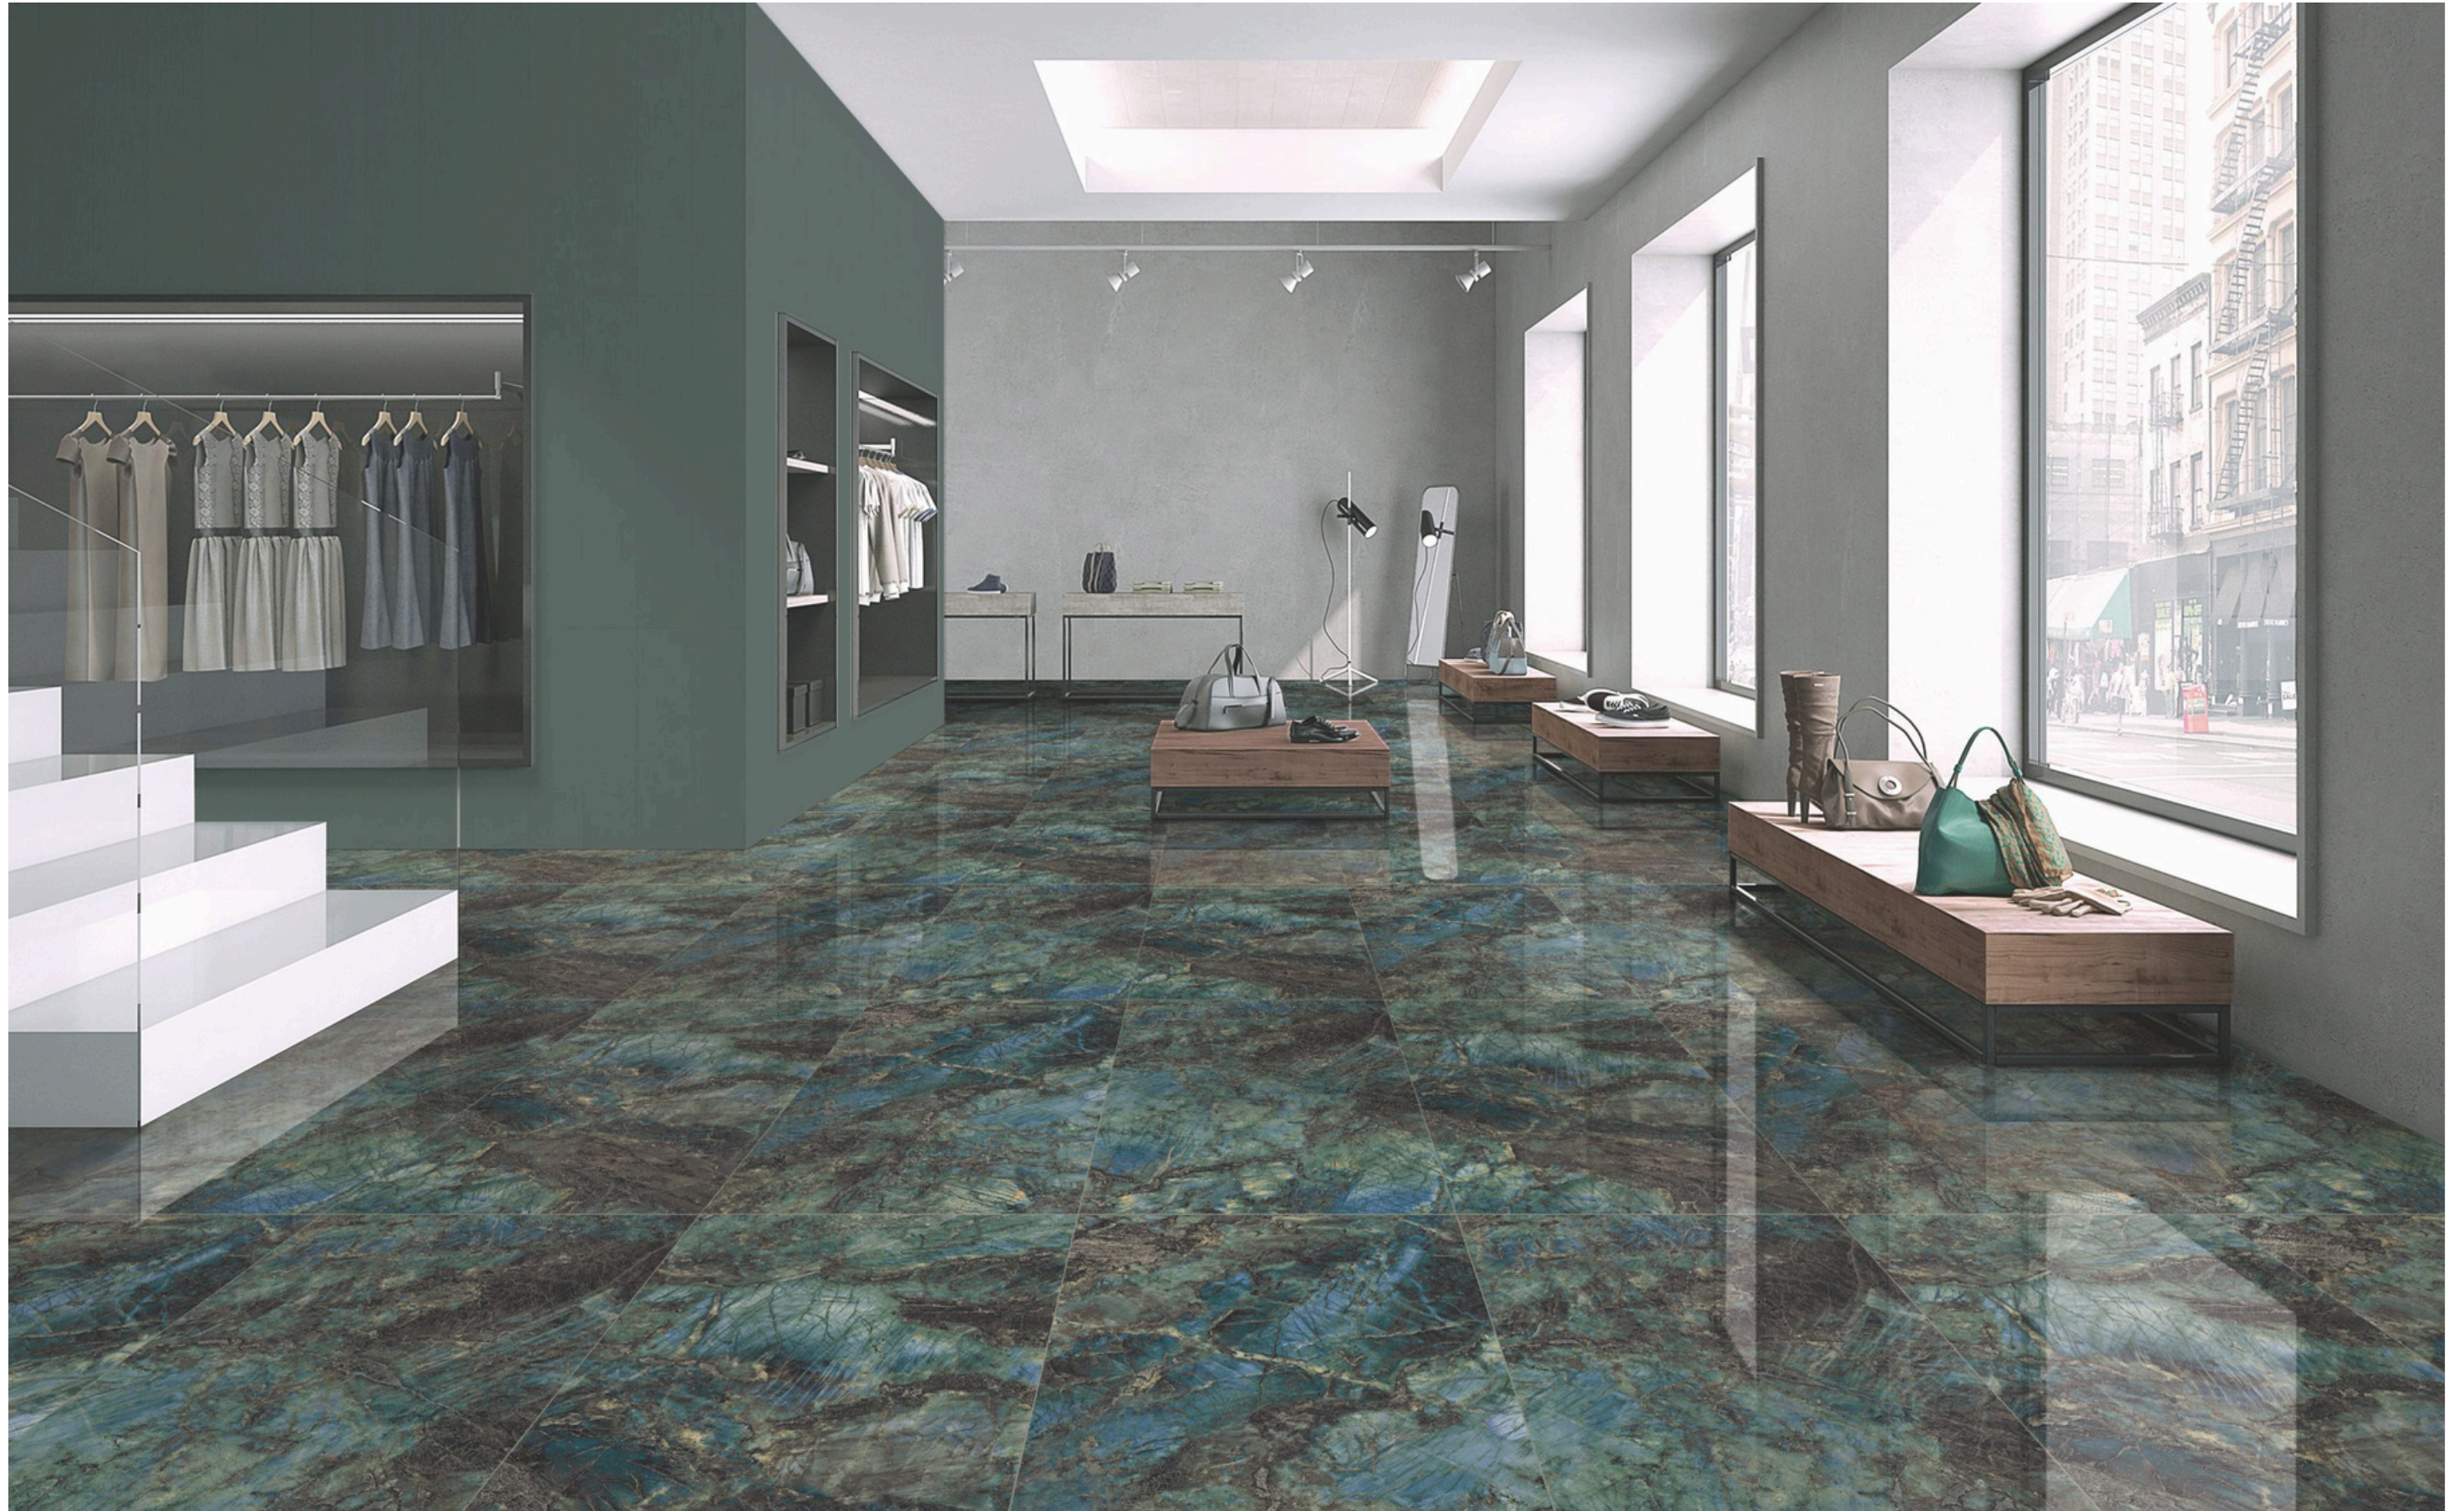

# LEMURIAN PULIDO

**HIGH GLOSS FINISH**  
3 RANDOM FACE

**600x**  
**1200mm**

8mm Thickness

**LEMURIAN  
PULIDO**

**600x | 8mm  
1200mm Thickness**