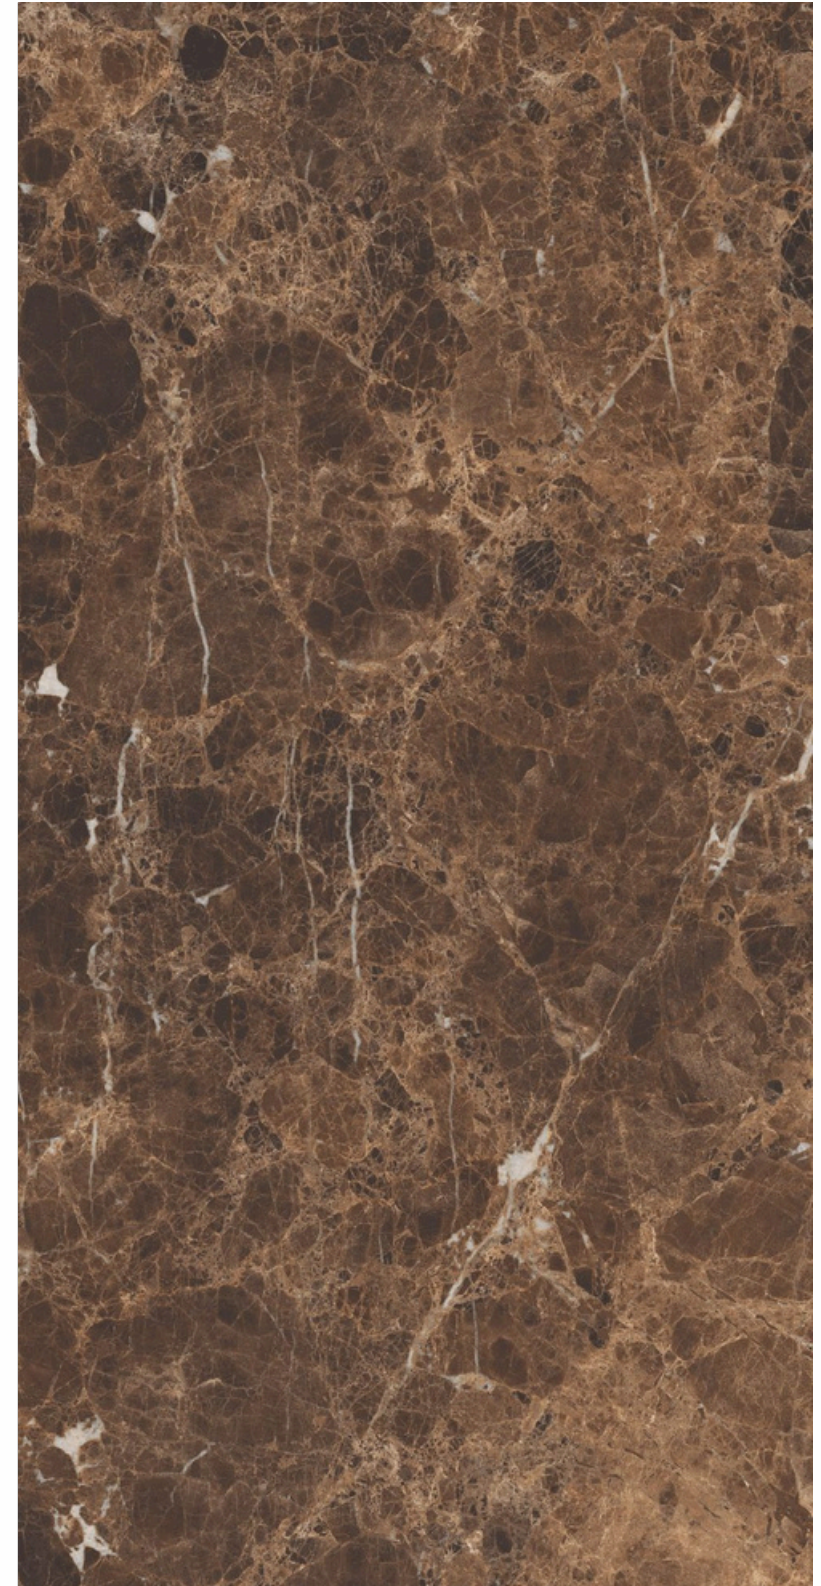

BOSTON BROWN

HIGH GLOSS FINISH
6 RANDOM FACE

600x
1200mm
8mm Thickness