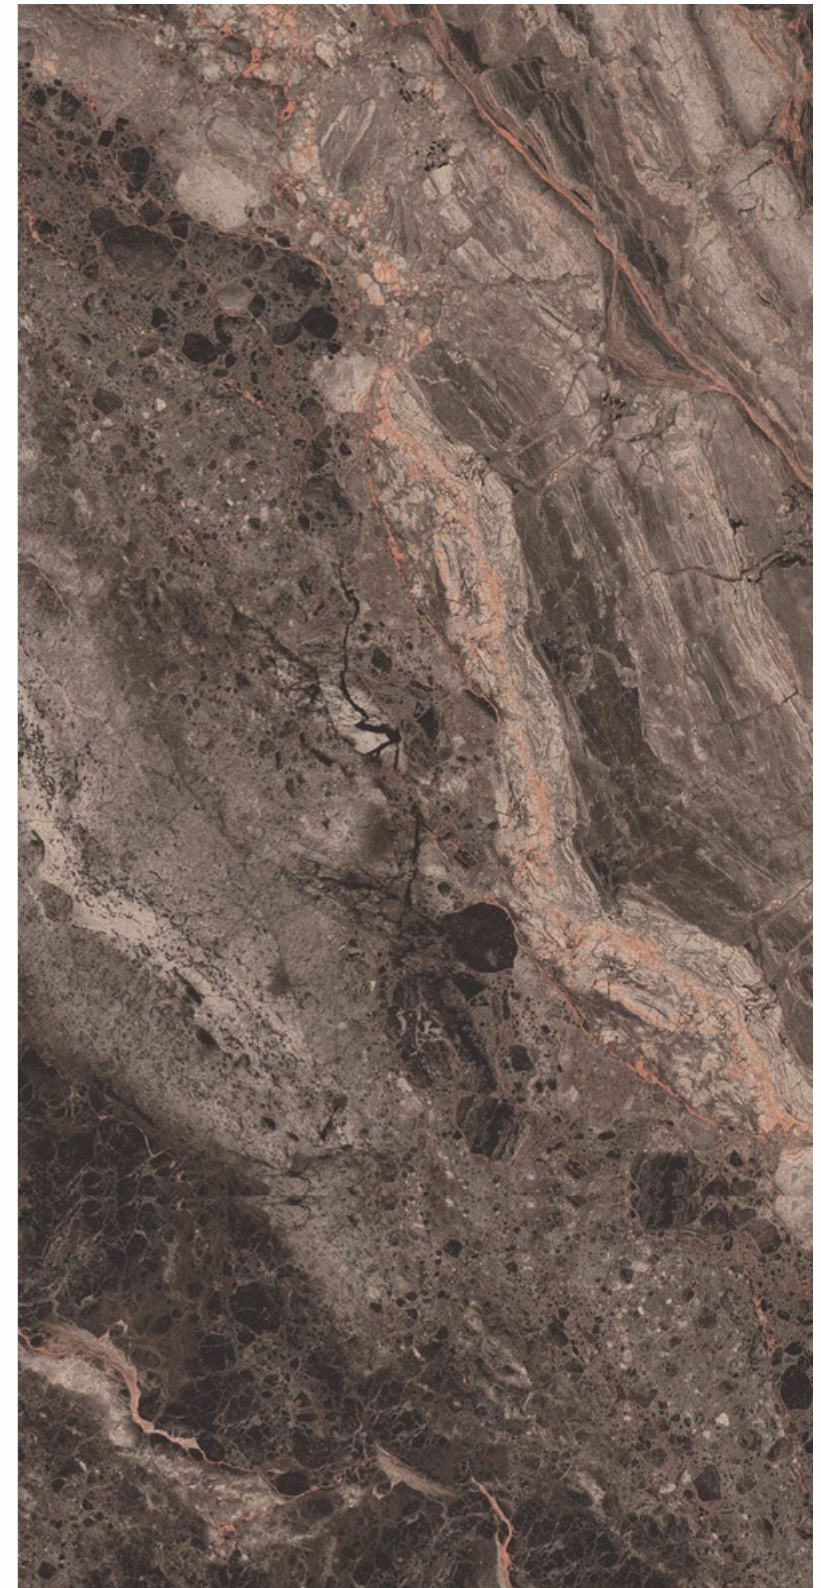

ROSSO LEVEN T

HIGH GLOSS FINISH
6 RANDOM FACE

600x
1200mm
8mm Thickness