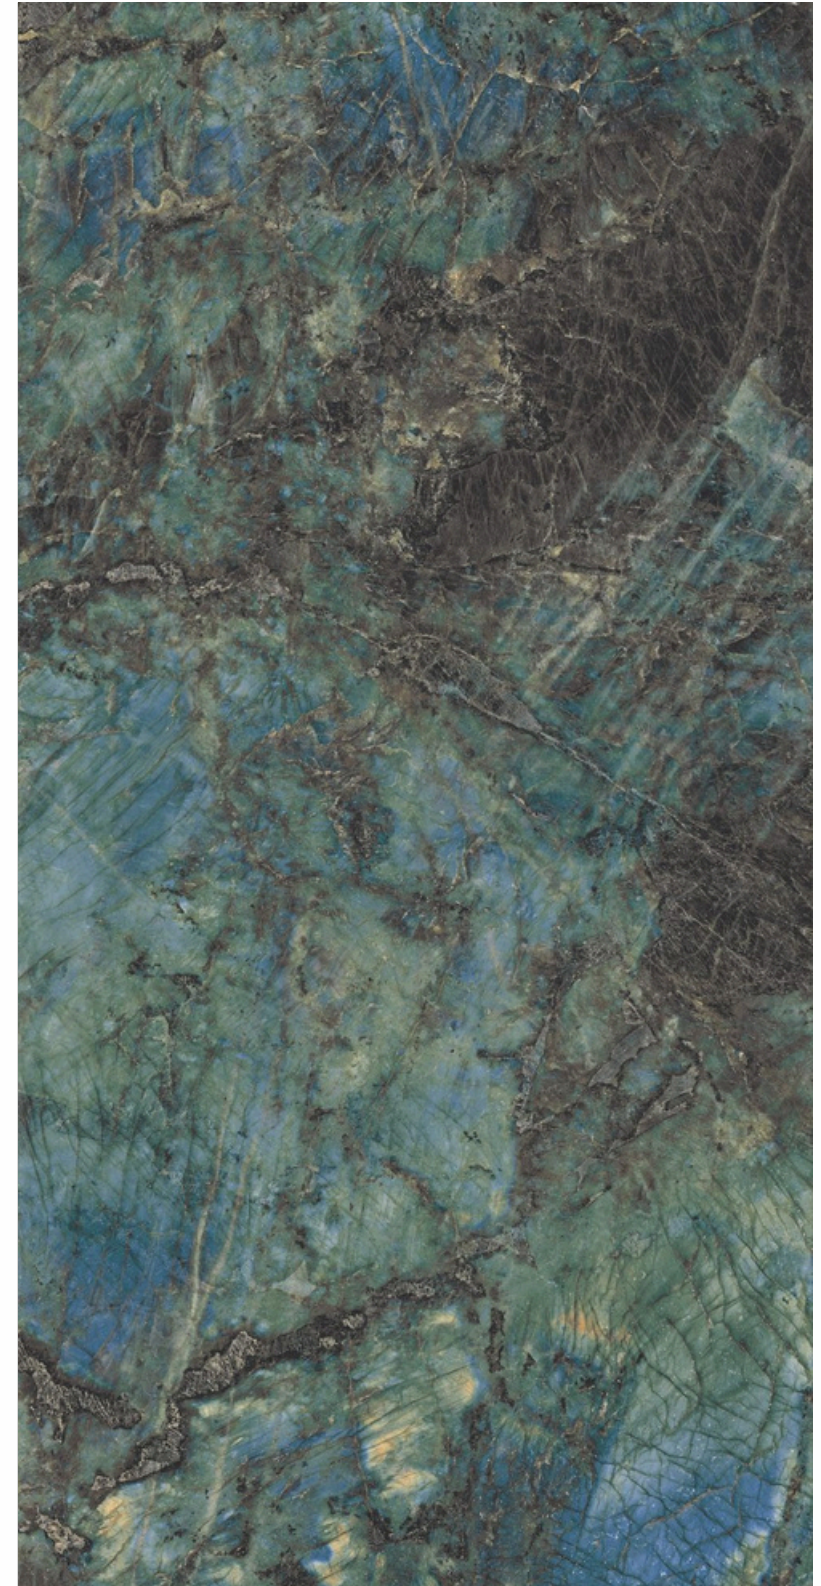

LEMURIAN PULIDO

HIGH GLOSS FINISH
3 RANDOM FACE

600x
1200mm

8mm Thickness