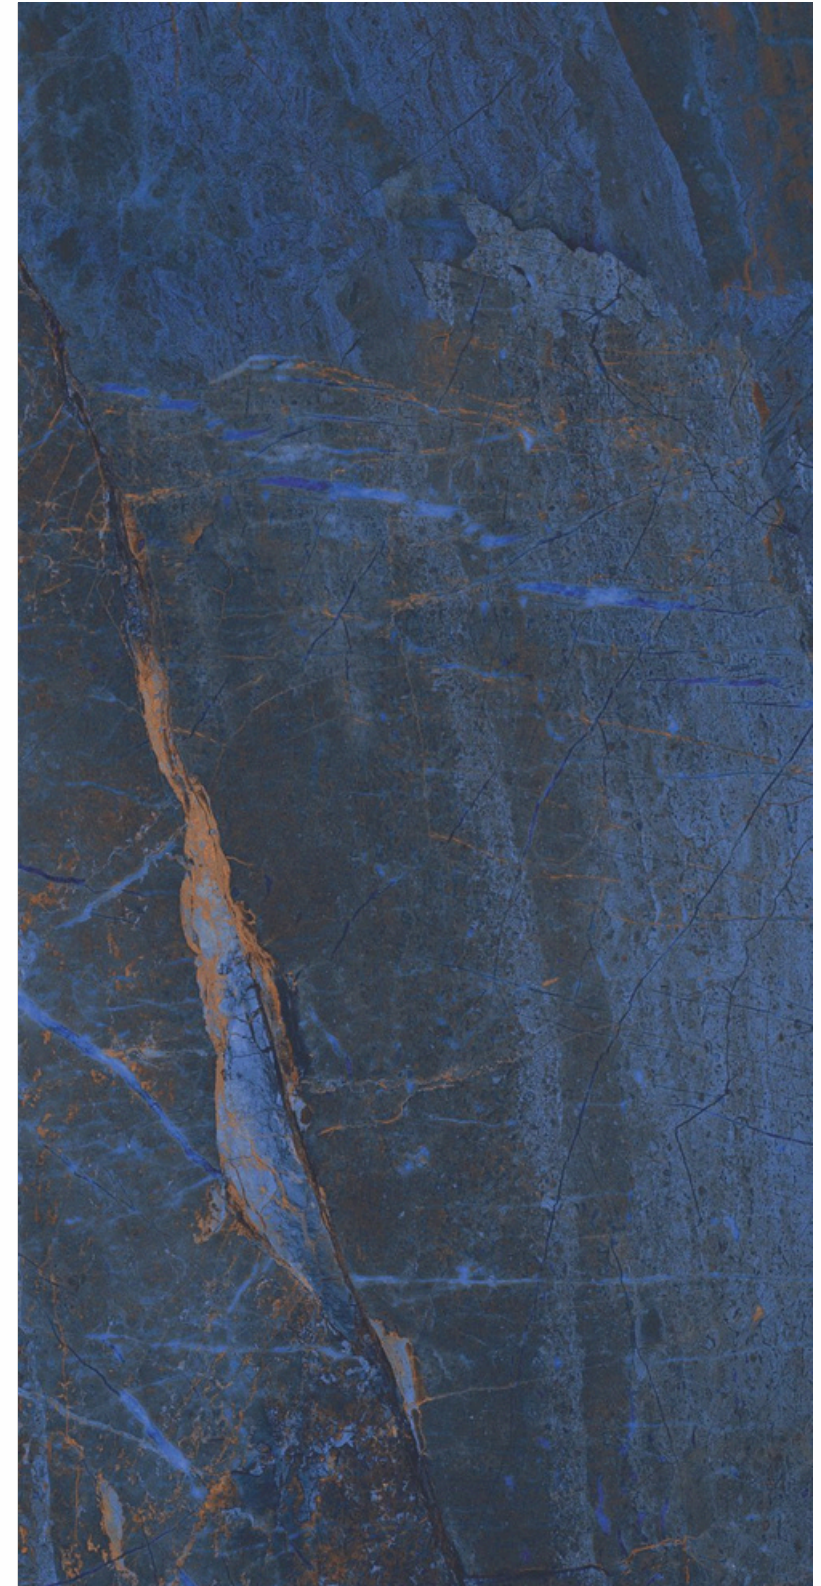

# BLUE FLASH

**HIGH GLOSS FINISH**  
**8 RANDOM FACE**

**600x**  
**1200mm**  
8mm Thickness

**BLUE  
FLASH**

**600x | 8mm  
1200mm Thickness**