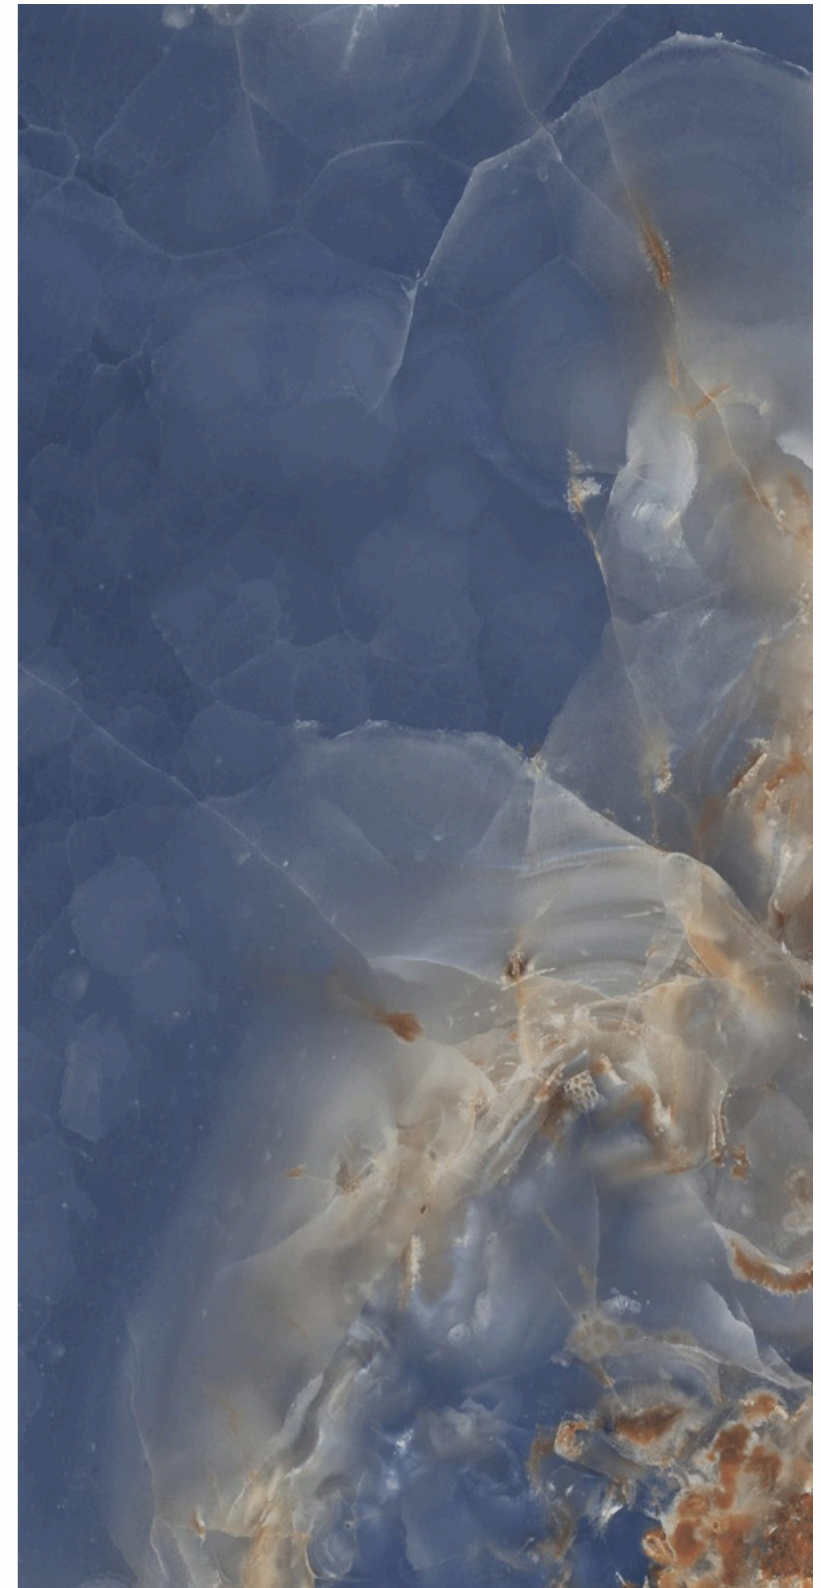

VOLACAS ONYX BLUE

HIGH GLOSS FINISH
5 RANDOM FACE

600x
1200mm

8mm Thickness