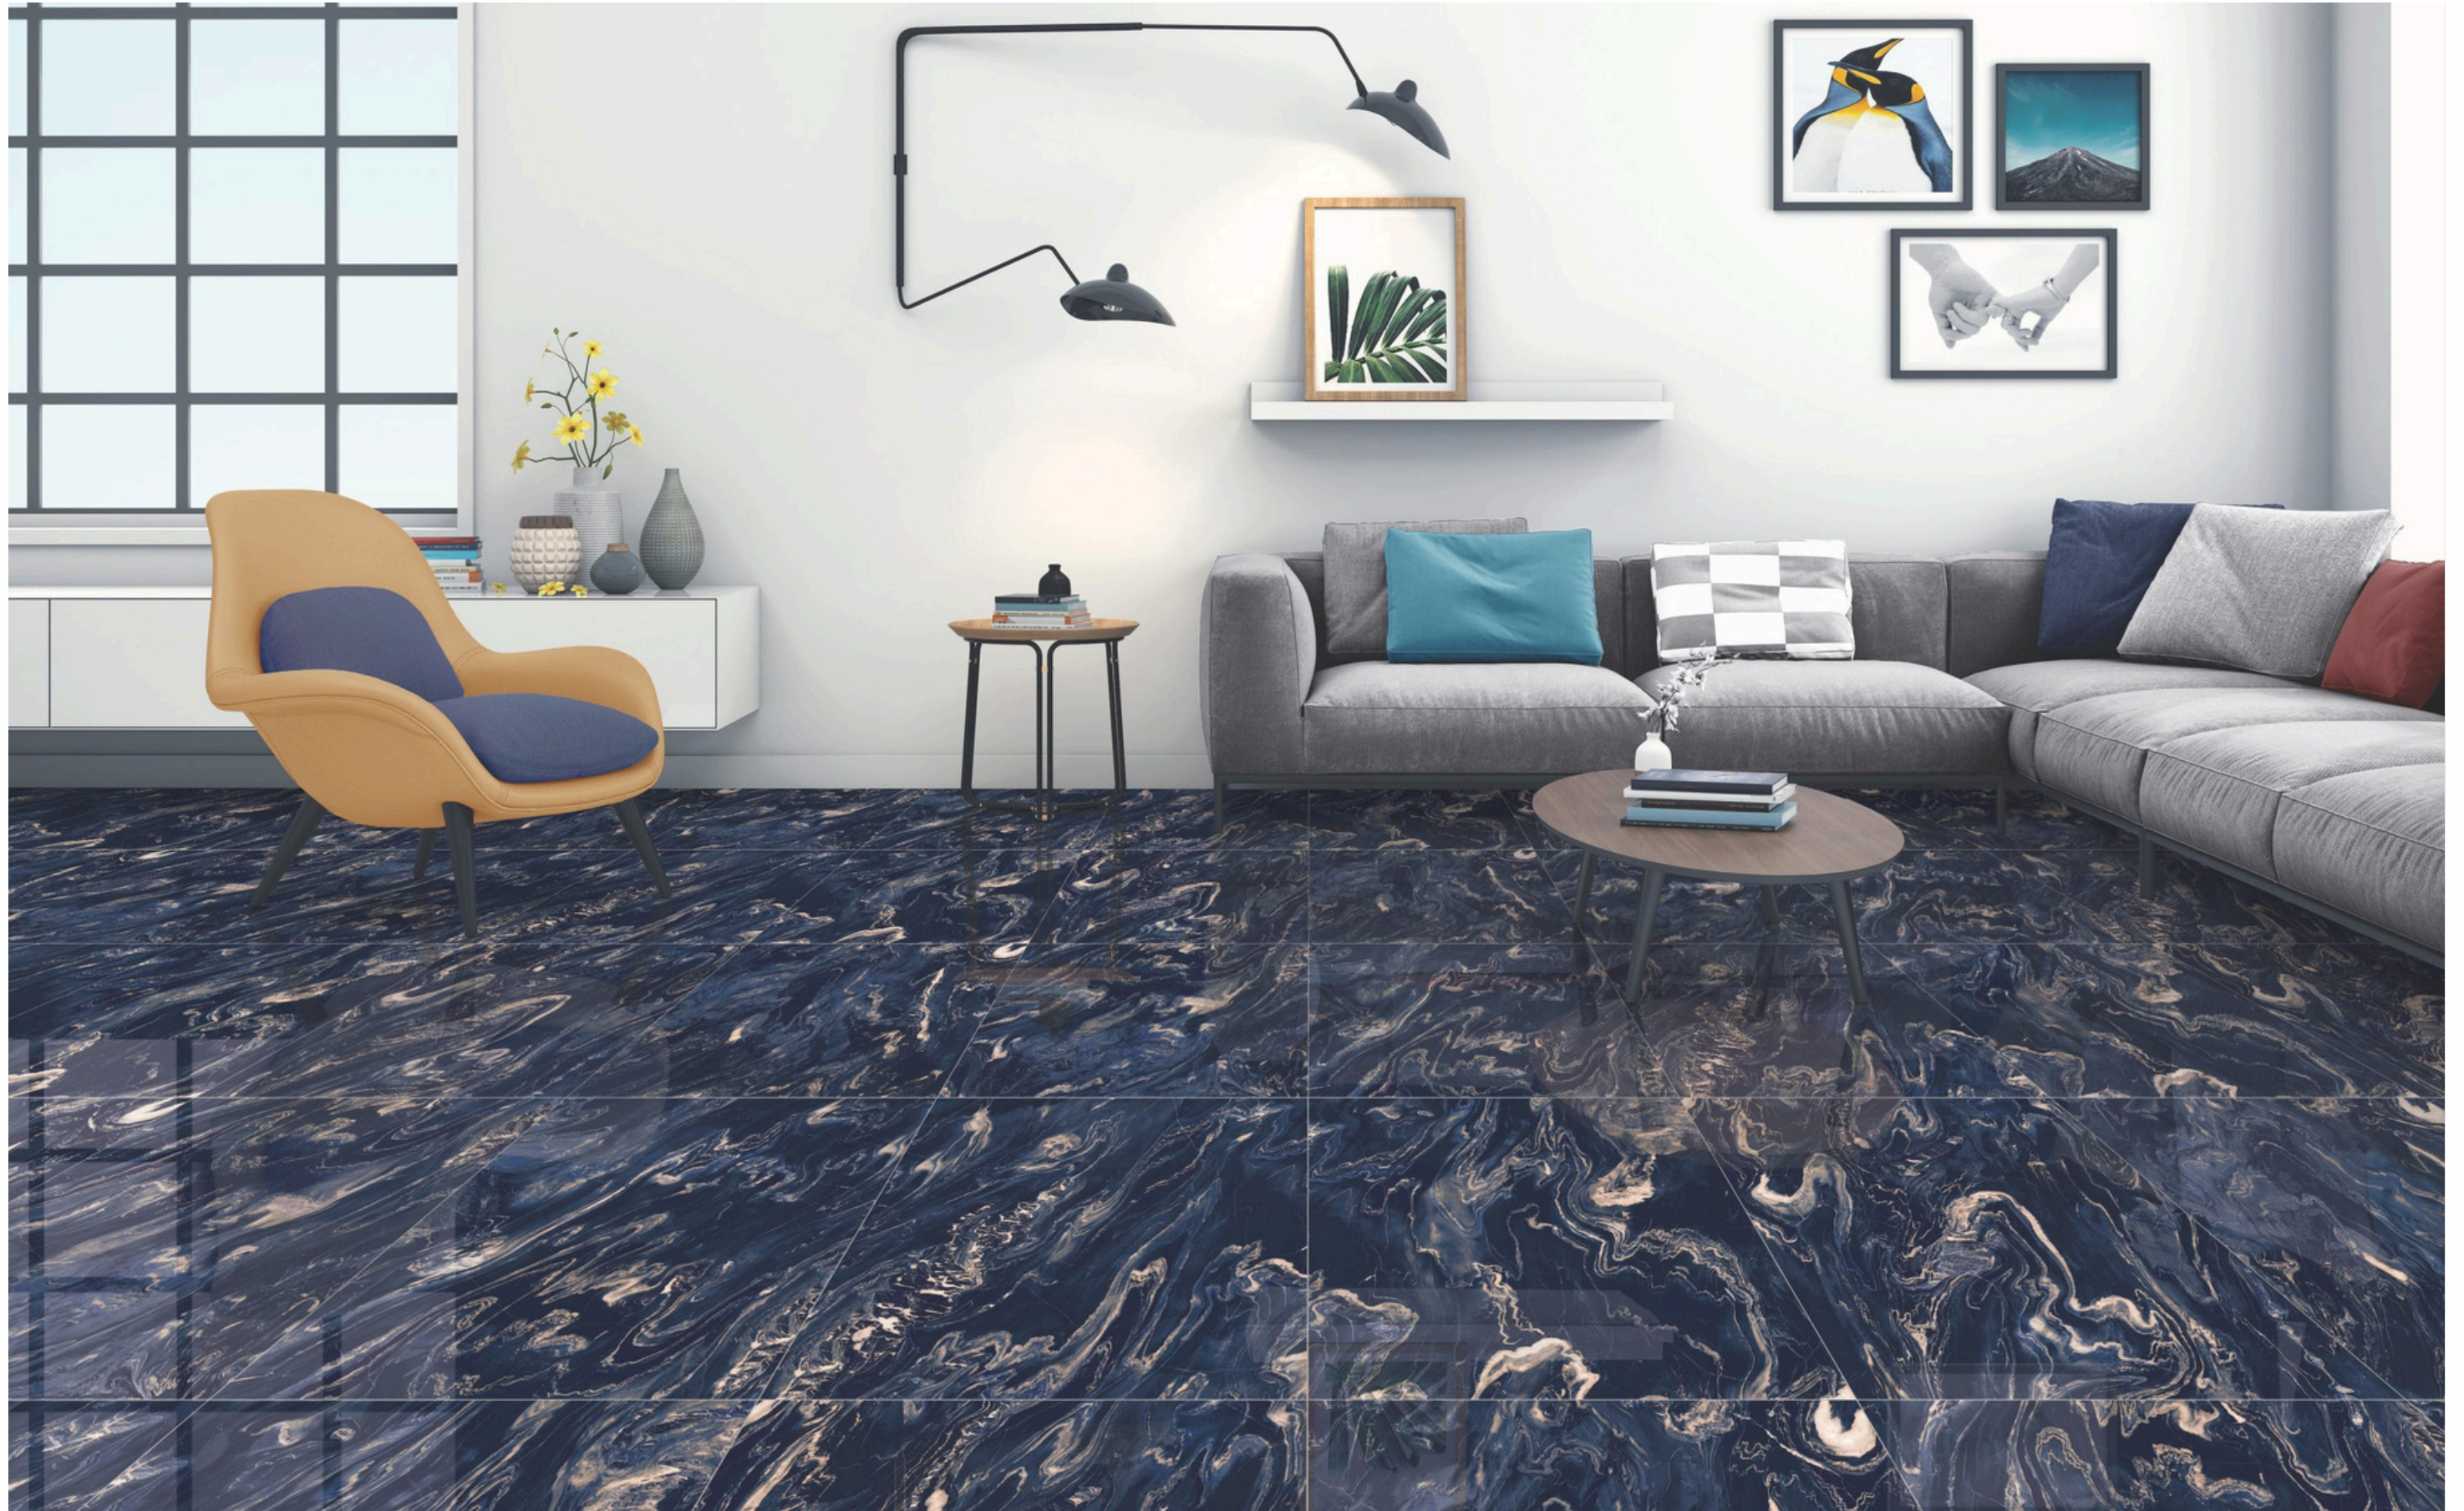

# BRAZILIAN BLUE

**HIGH GLOSS FINISH**  
**8 RANDOM FACE**

**600x**  
**1200mm**

8mm Thickness

**BRAZILIAN  
BLUE**

**600x | 8mm  
1200mm Thickness**