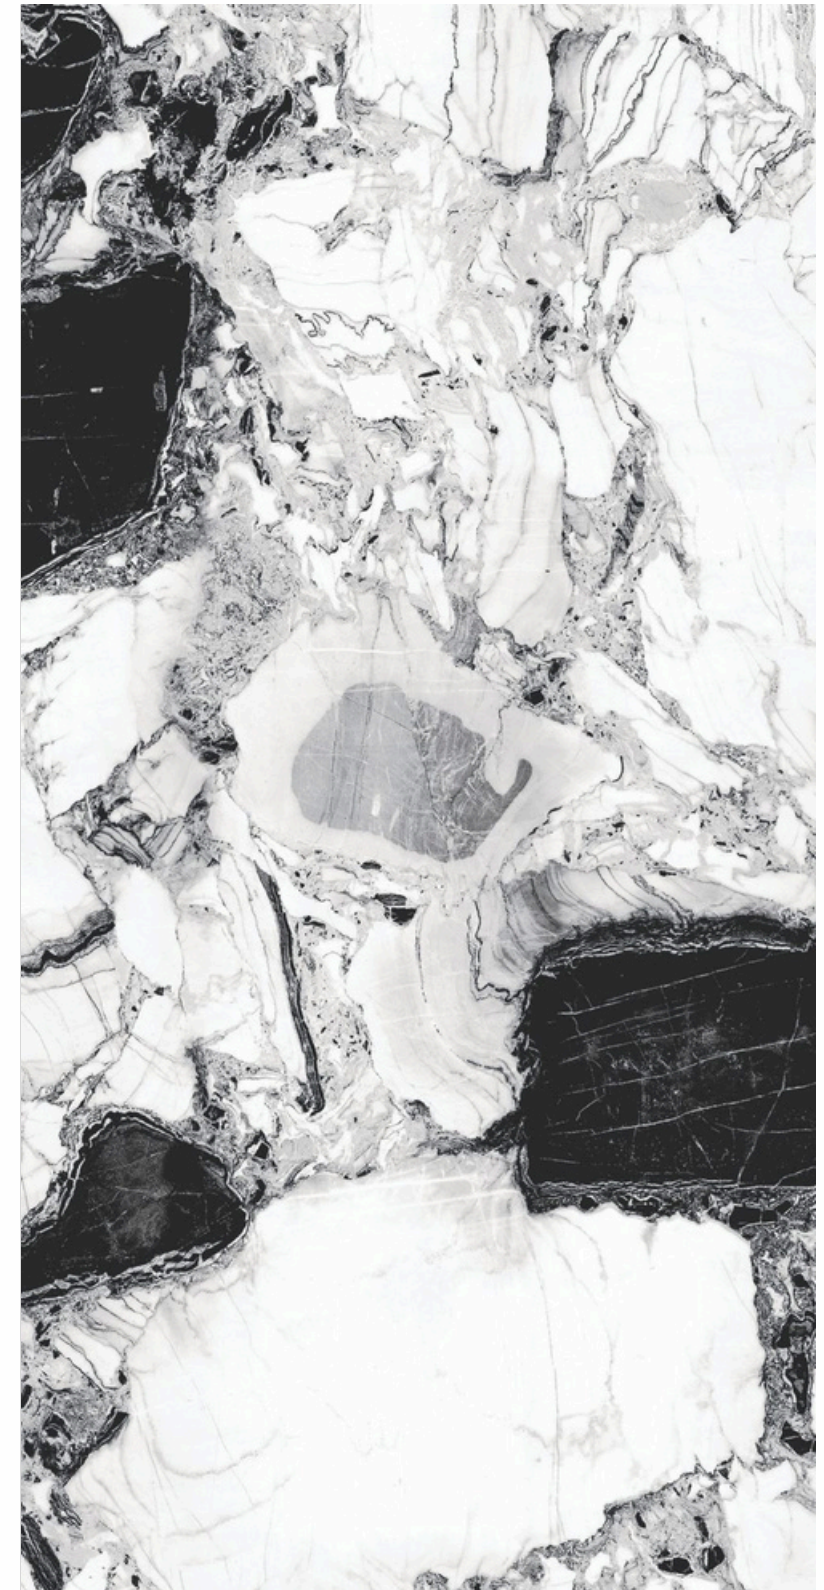

CLASSIC WHITE

HIGH GLOSS FINISH
4 RANDOM FACE

600x
1200mm

8mm Thickness