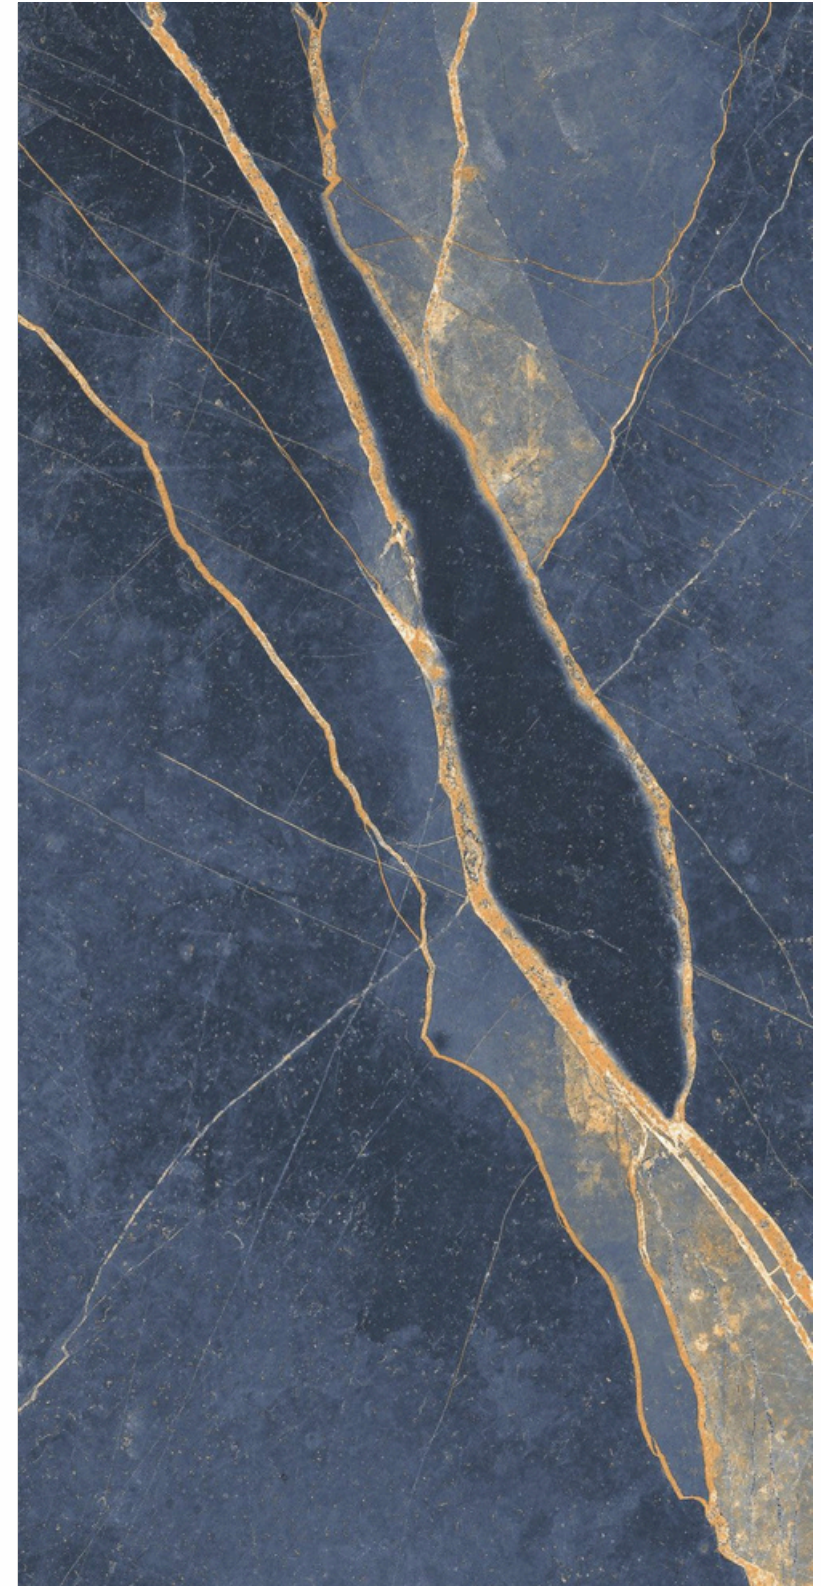

LEXA BLUE

HIGH GLOSS FINISH
4 RANDOM FACE

600x
1200mm
8mm Thickness