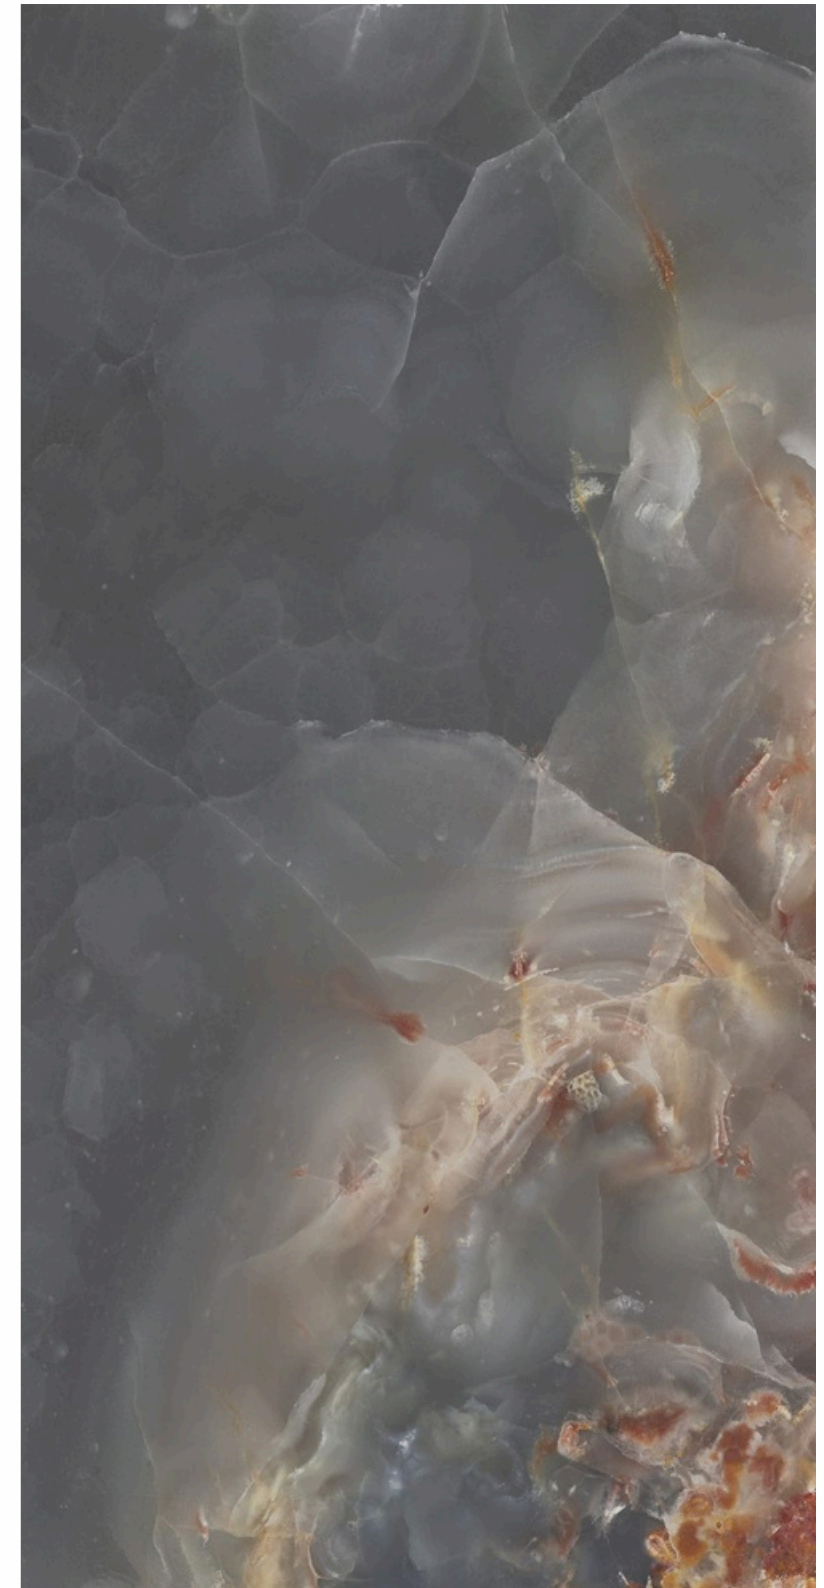

VOLACAS ONYX

HIGH GLOSS FINISH
5 RANDOM FACE

600x
1200mm

8mm Thickness